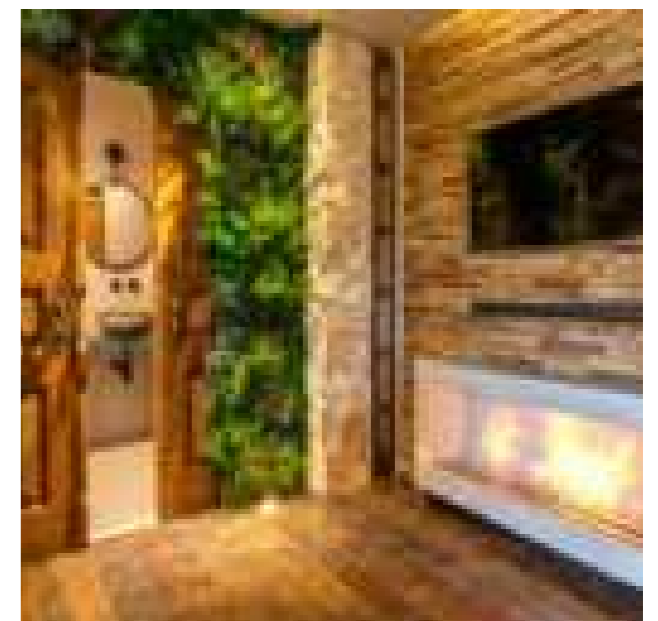

ENDLESS POSSIBILITIES

Your home is your sanctuary, so why settle for the ordinary? Vistafolia® rises to the challenge of the most imaginative schemes and brings your home alive by making it a true reflection of your personal taste.

Use our vibrant foliage and Vistafolia® Panels to create your own unique design. Add a green twist to a kitchen corner. Make your terrace an urban oasis, or tell the time in high fashion. Surround yourself with refreshing greenery to relieve everyday stresses and put you in the mood for relaxation and fun.