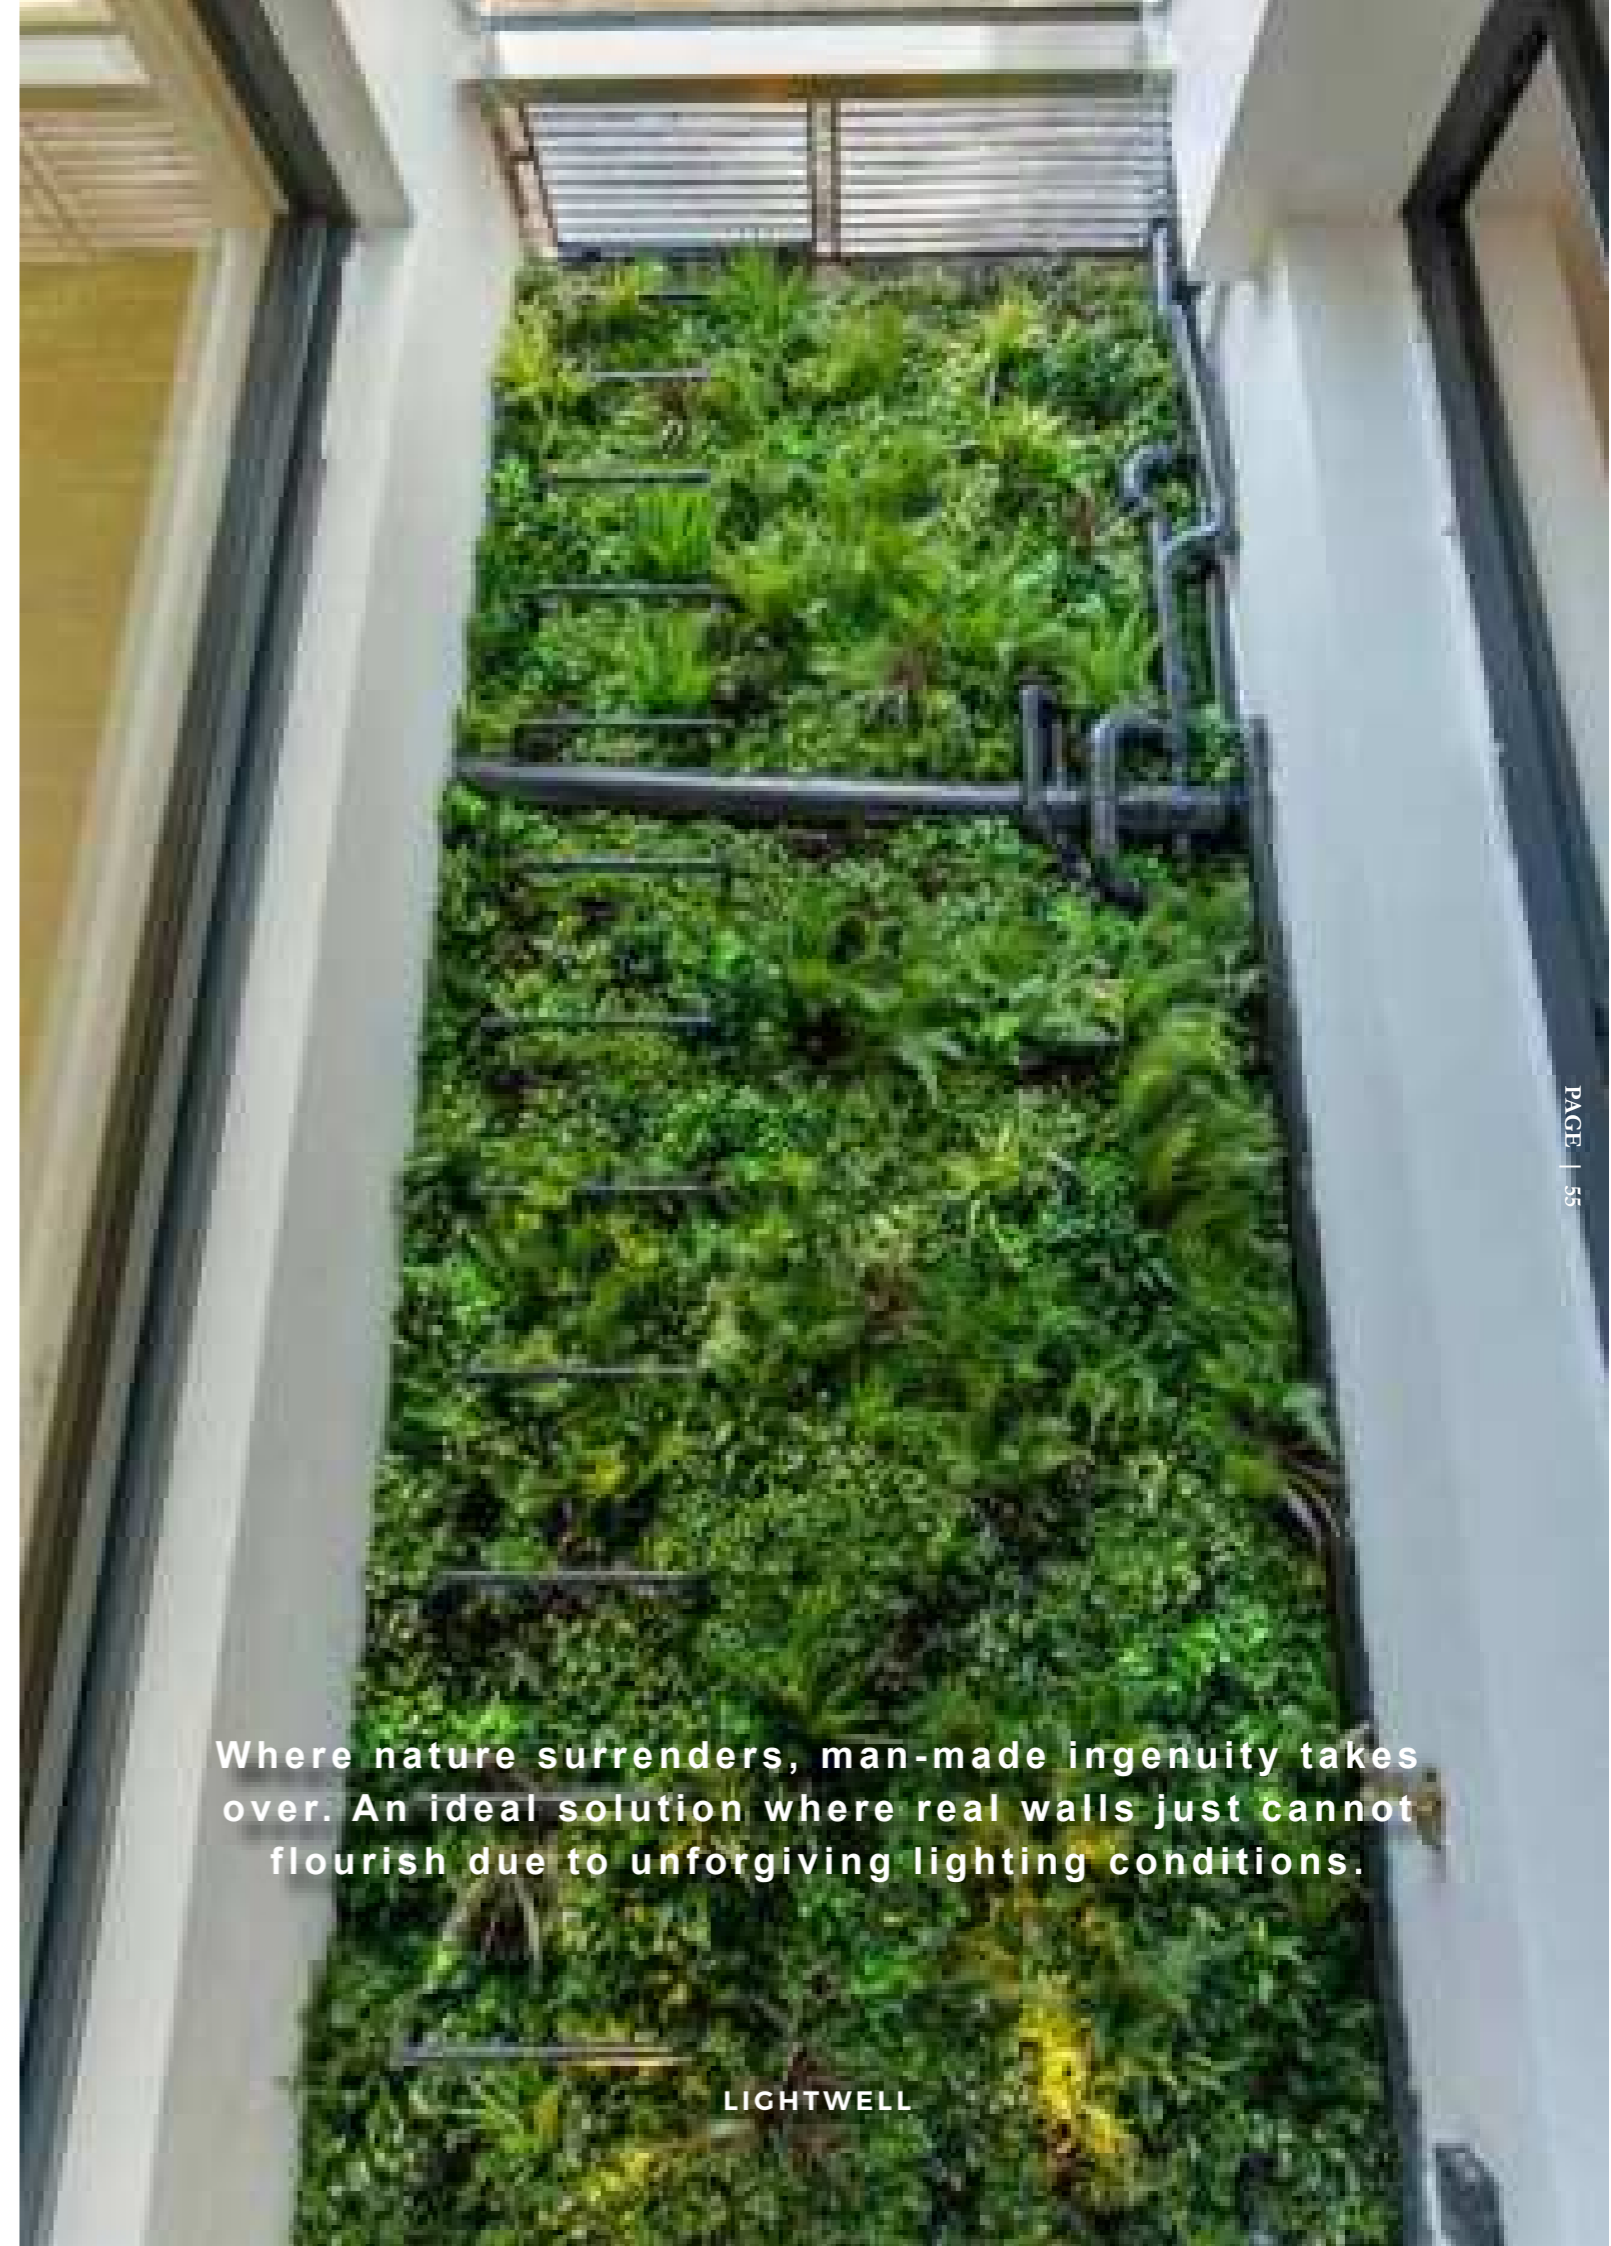

Where nature surrenders, man-made ingenuity takes over. An ideal solution where real walls just cannot flourish due to unforgiving lighting conditions.

LIGHTWELL