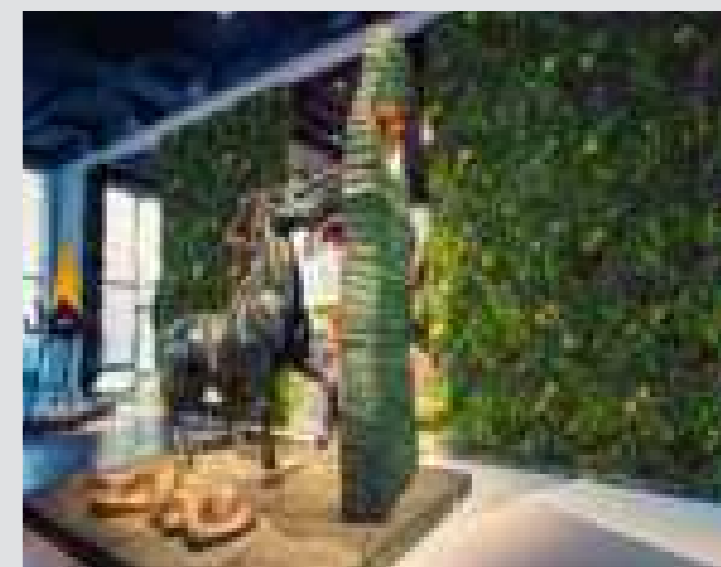

ST. PETERSBURG, Russia