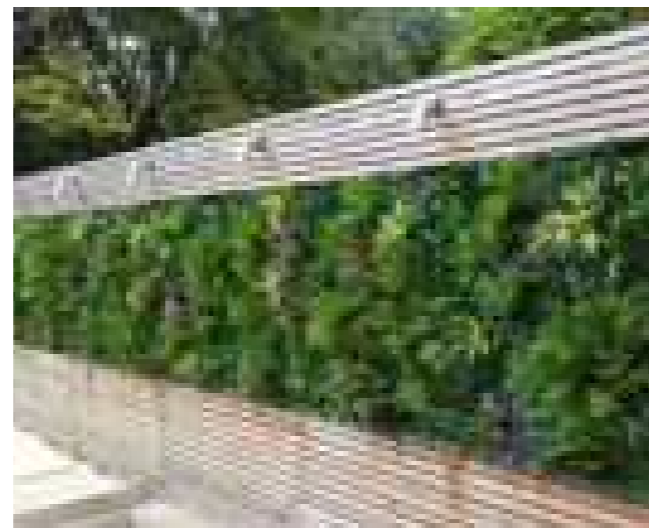

TRANSFORM YOUR ENVIRONMENT

Whether you are looking to enhance a small corner of your kitchen or working on a large commercial project our design and technical team will be able to assist.

WE TURN YOUR UGLY WALL INTO AN URBAN OASIS

BEFORE