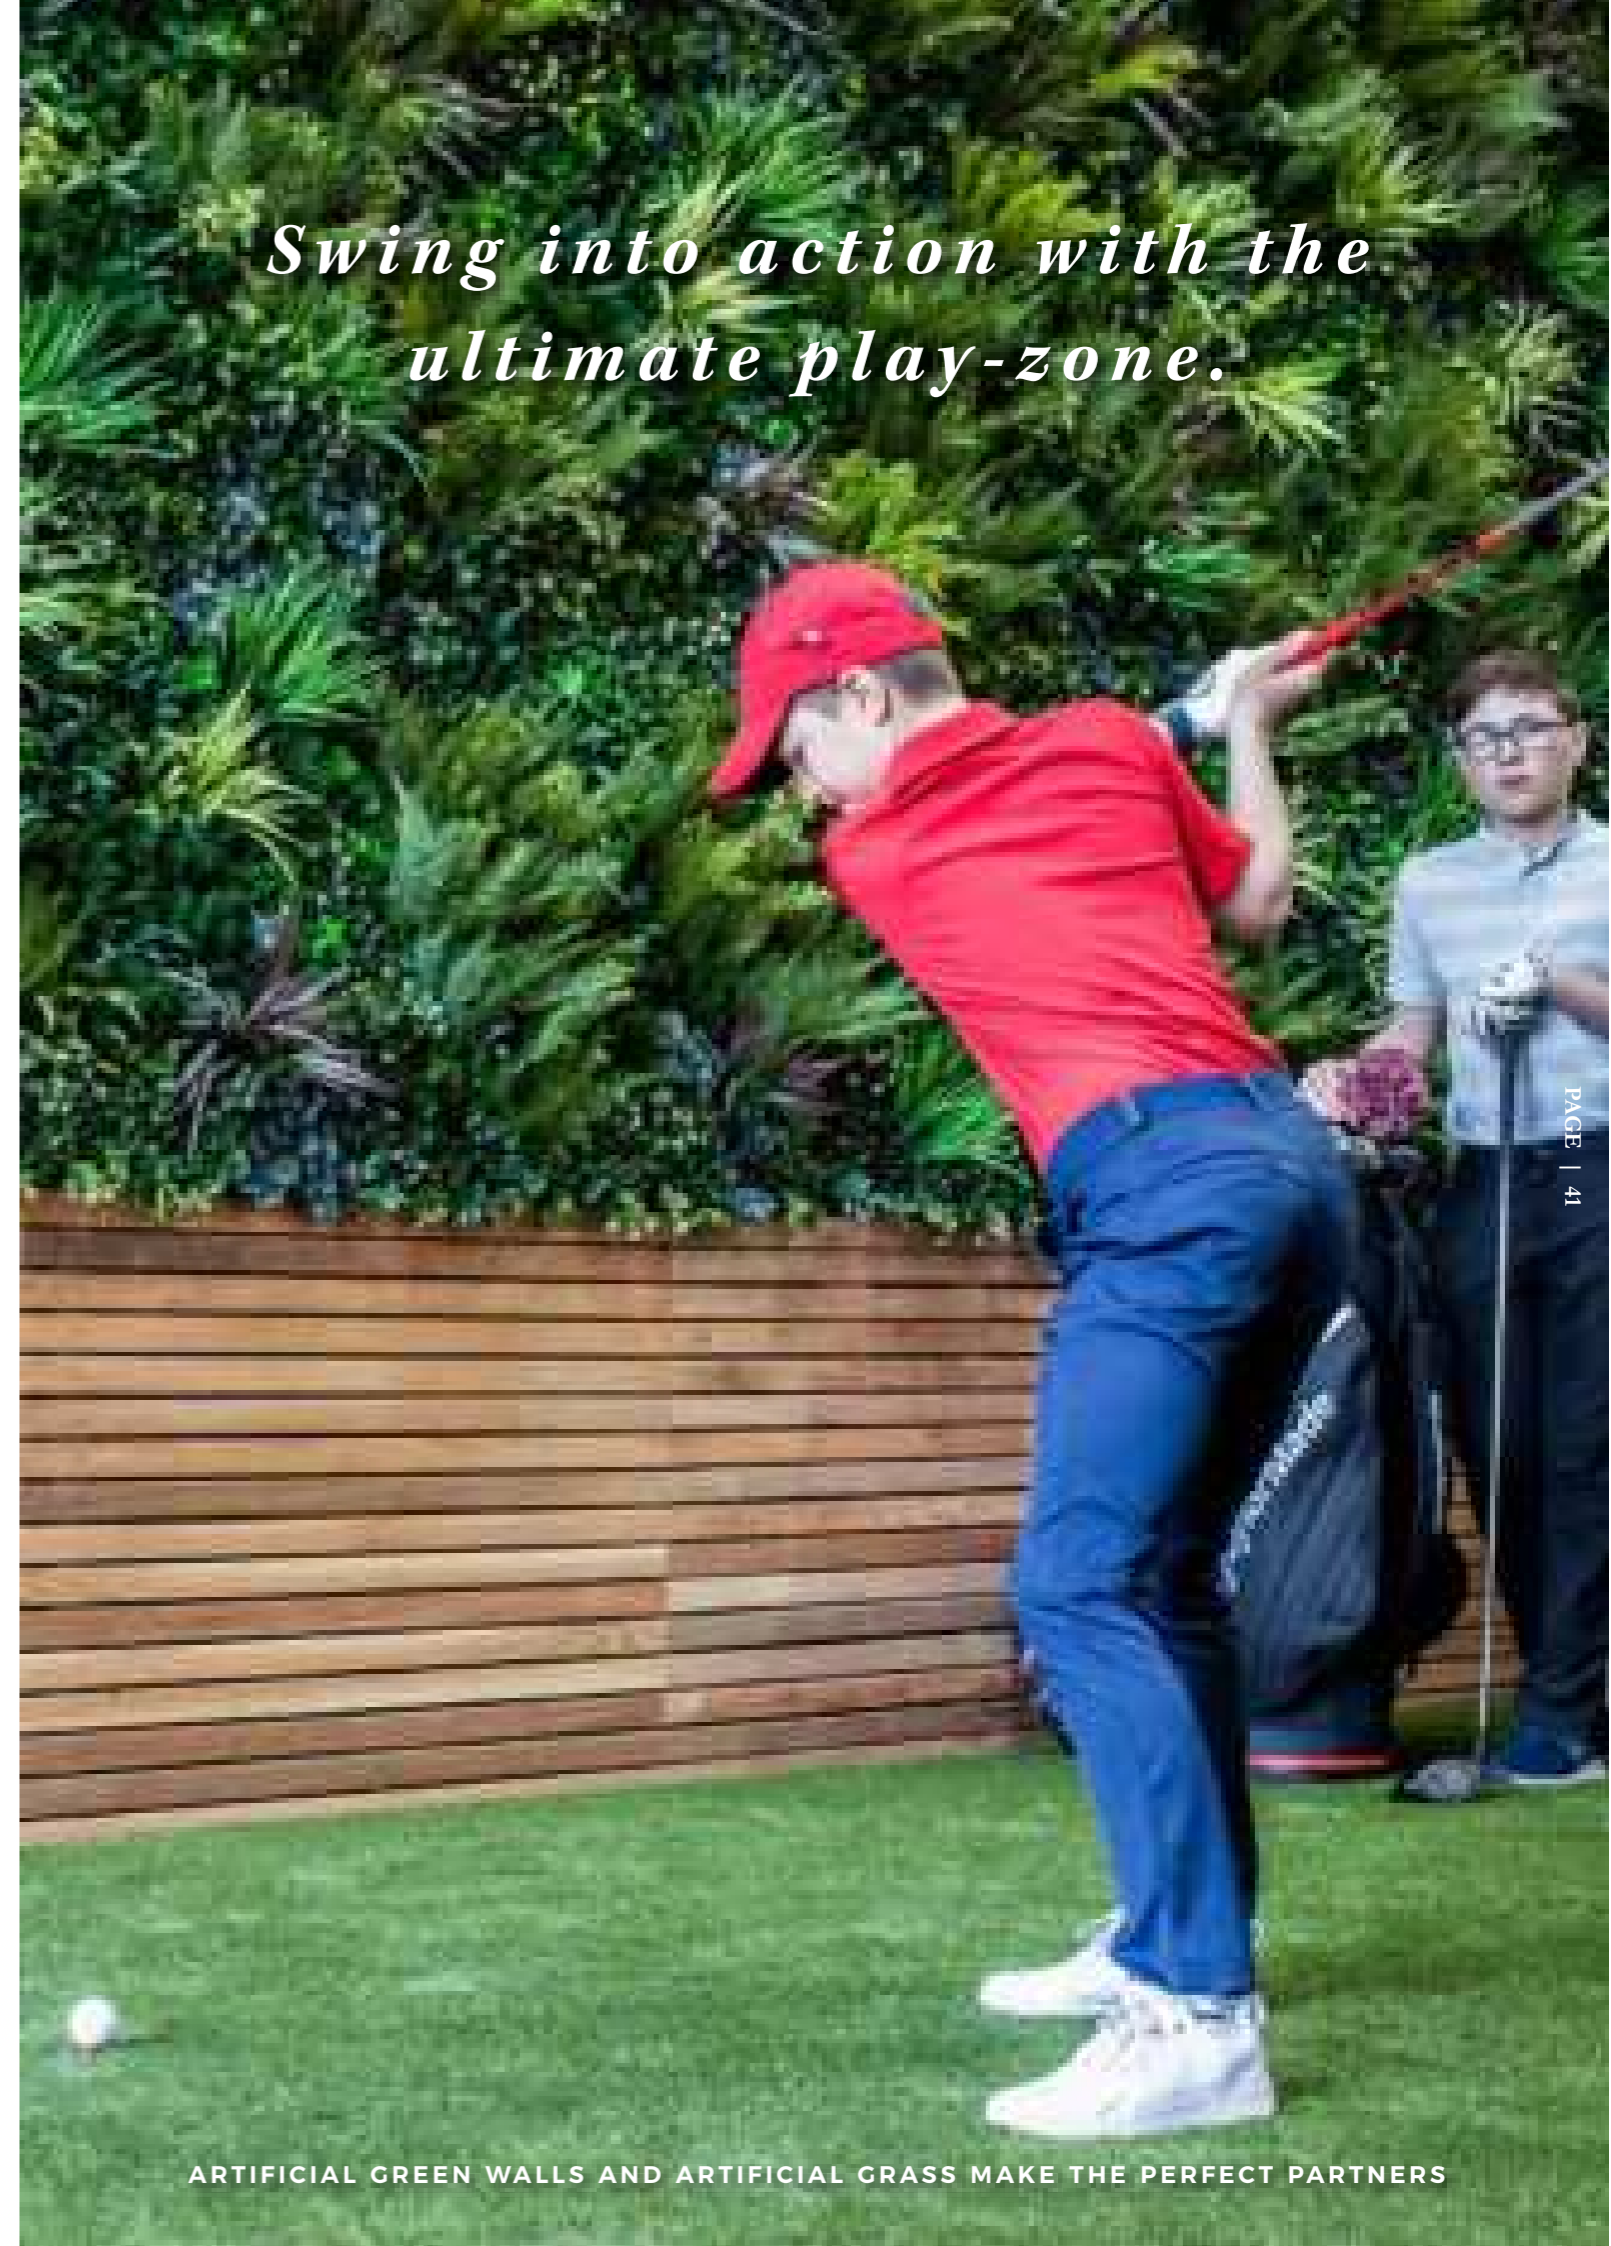

Swing into action with the ultimate play-zone.

CONTEMPORARY

LIGHTWELL GARDEN

Small corners can also benefit from the potential offered by artificial greenery. The lightwell in this contemporary scheme shows how Vistafolia® can enhance even the smallest space, creating beautiful pockets of no-maintenance, natural-looking planting in challenging conditions where real plants would struggle.