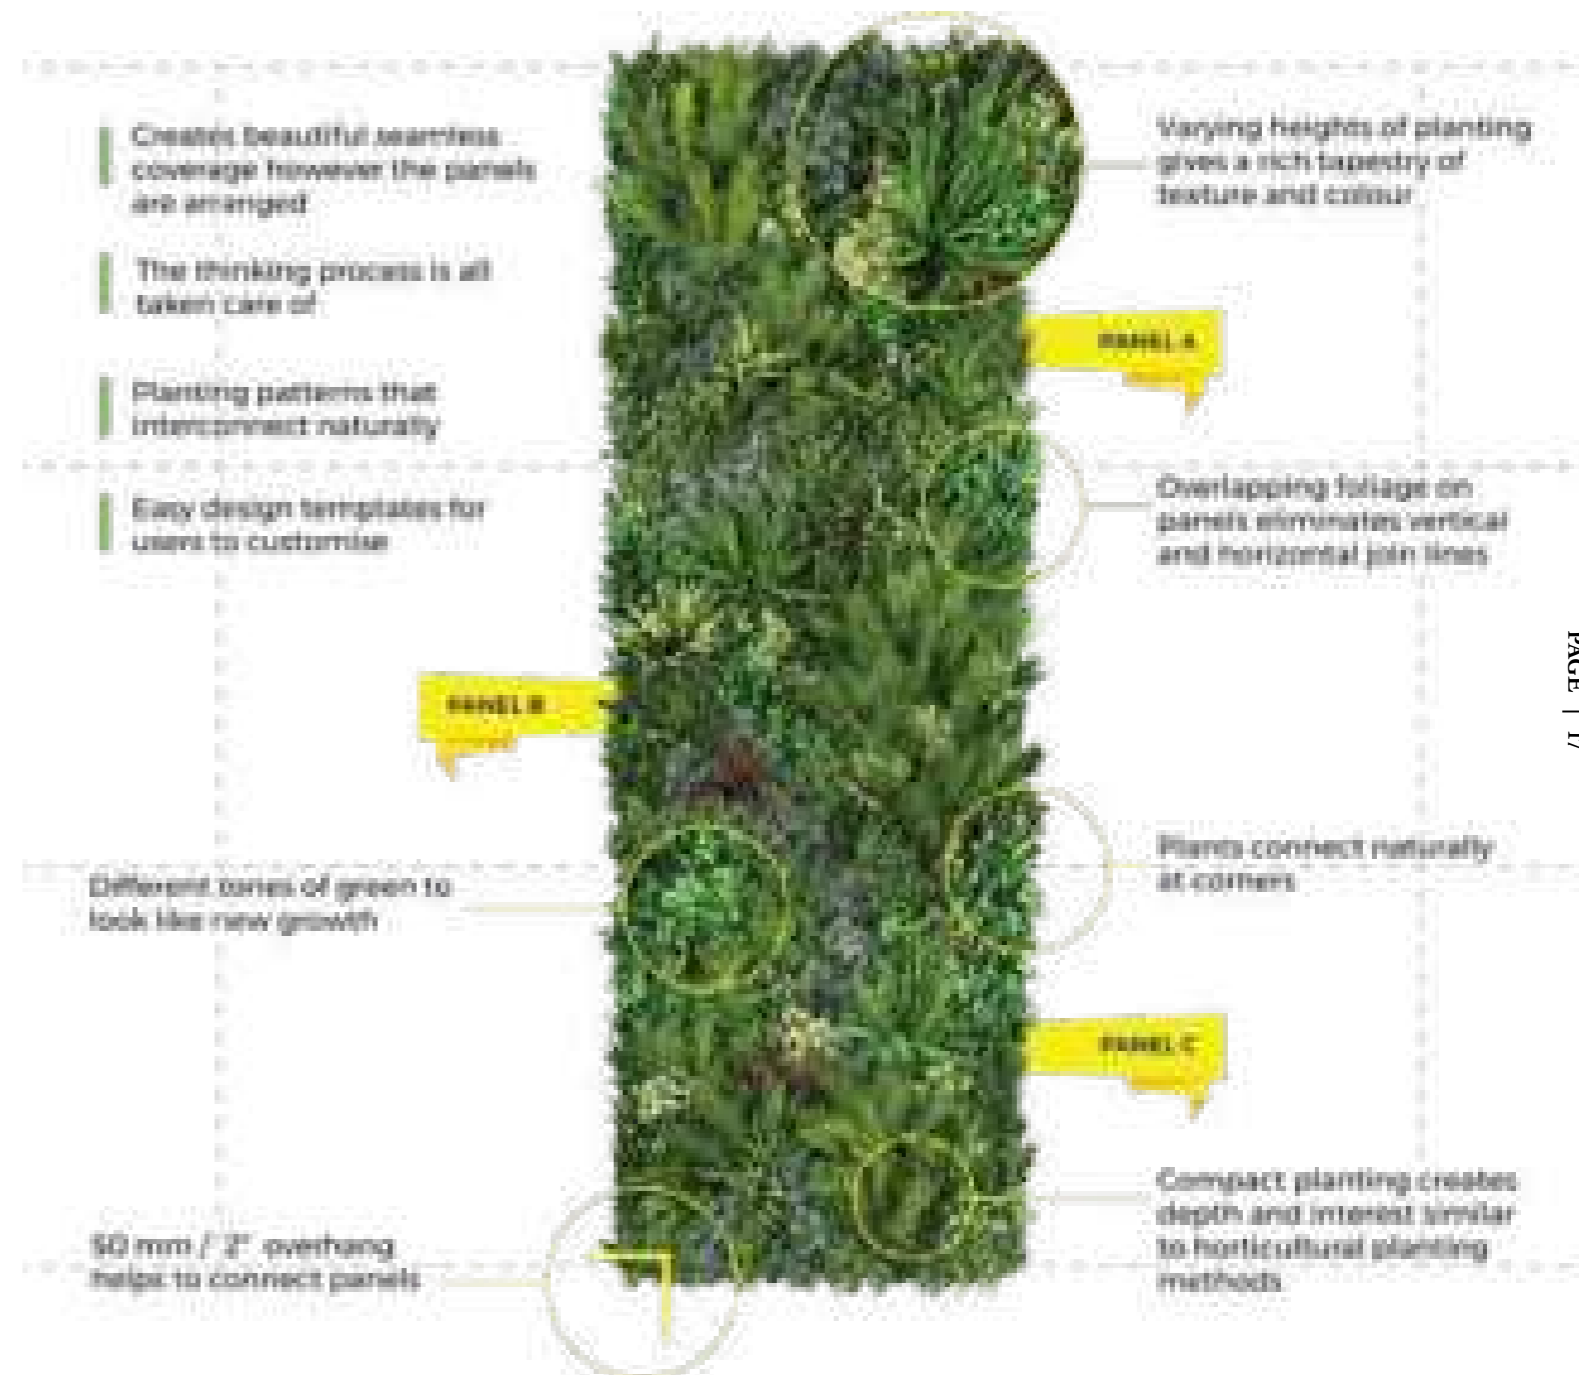

THE MARK OF QUALITY

Every plant is stamped with a VG authenticity mark to help our customers avoid inferior imitations. Quite simply, Vistafolia® are setting the industry standard.

Each basic pack contains 3 Panels

UNIQUE 3-PANEL SOLUTION

The Vistafolia® solution uses a unique three-panel system to create a totally natural look without repetition or visible joins.

THE FUTURE OF ARTIFICIAL GREEN WALLS IS HERE

Vistafolia®'s lush artificial green wall system panels have been designed to create a beautiful green environment with a realistic effect even in the most inhospitable planting locations.